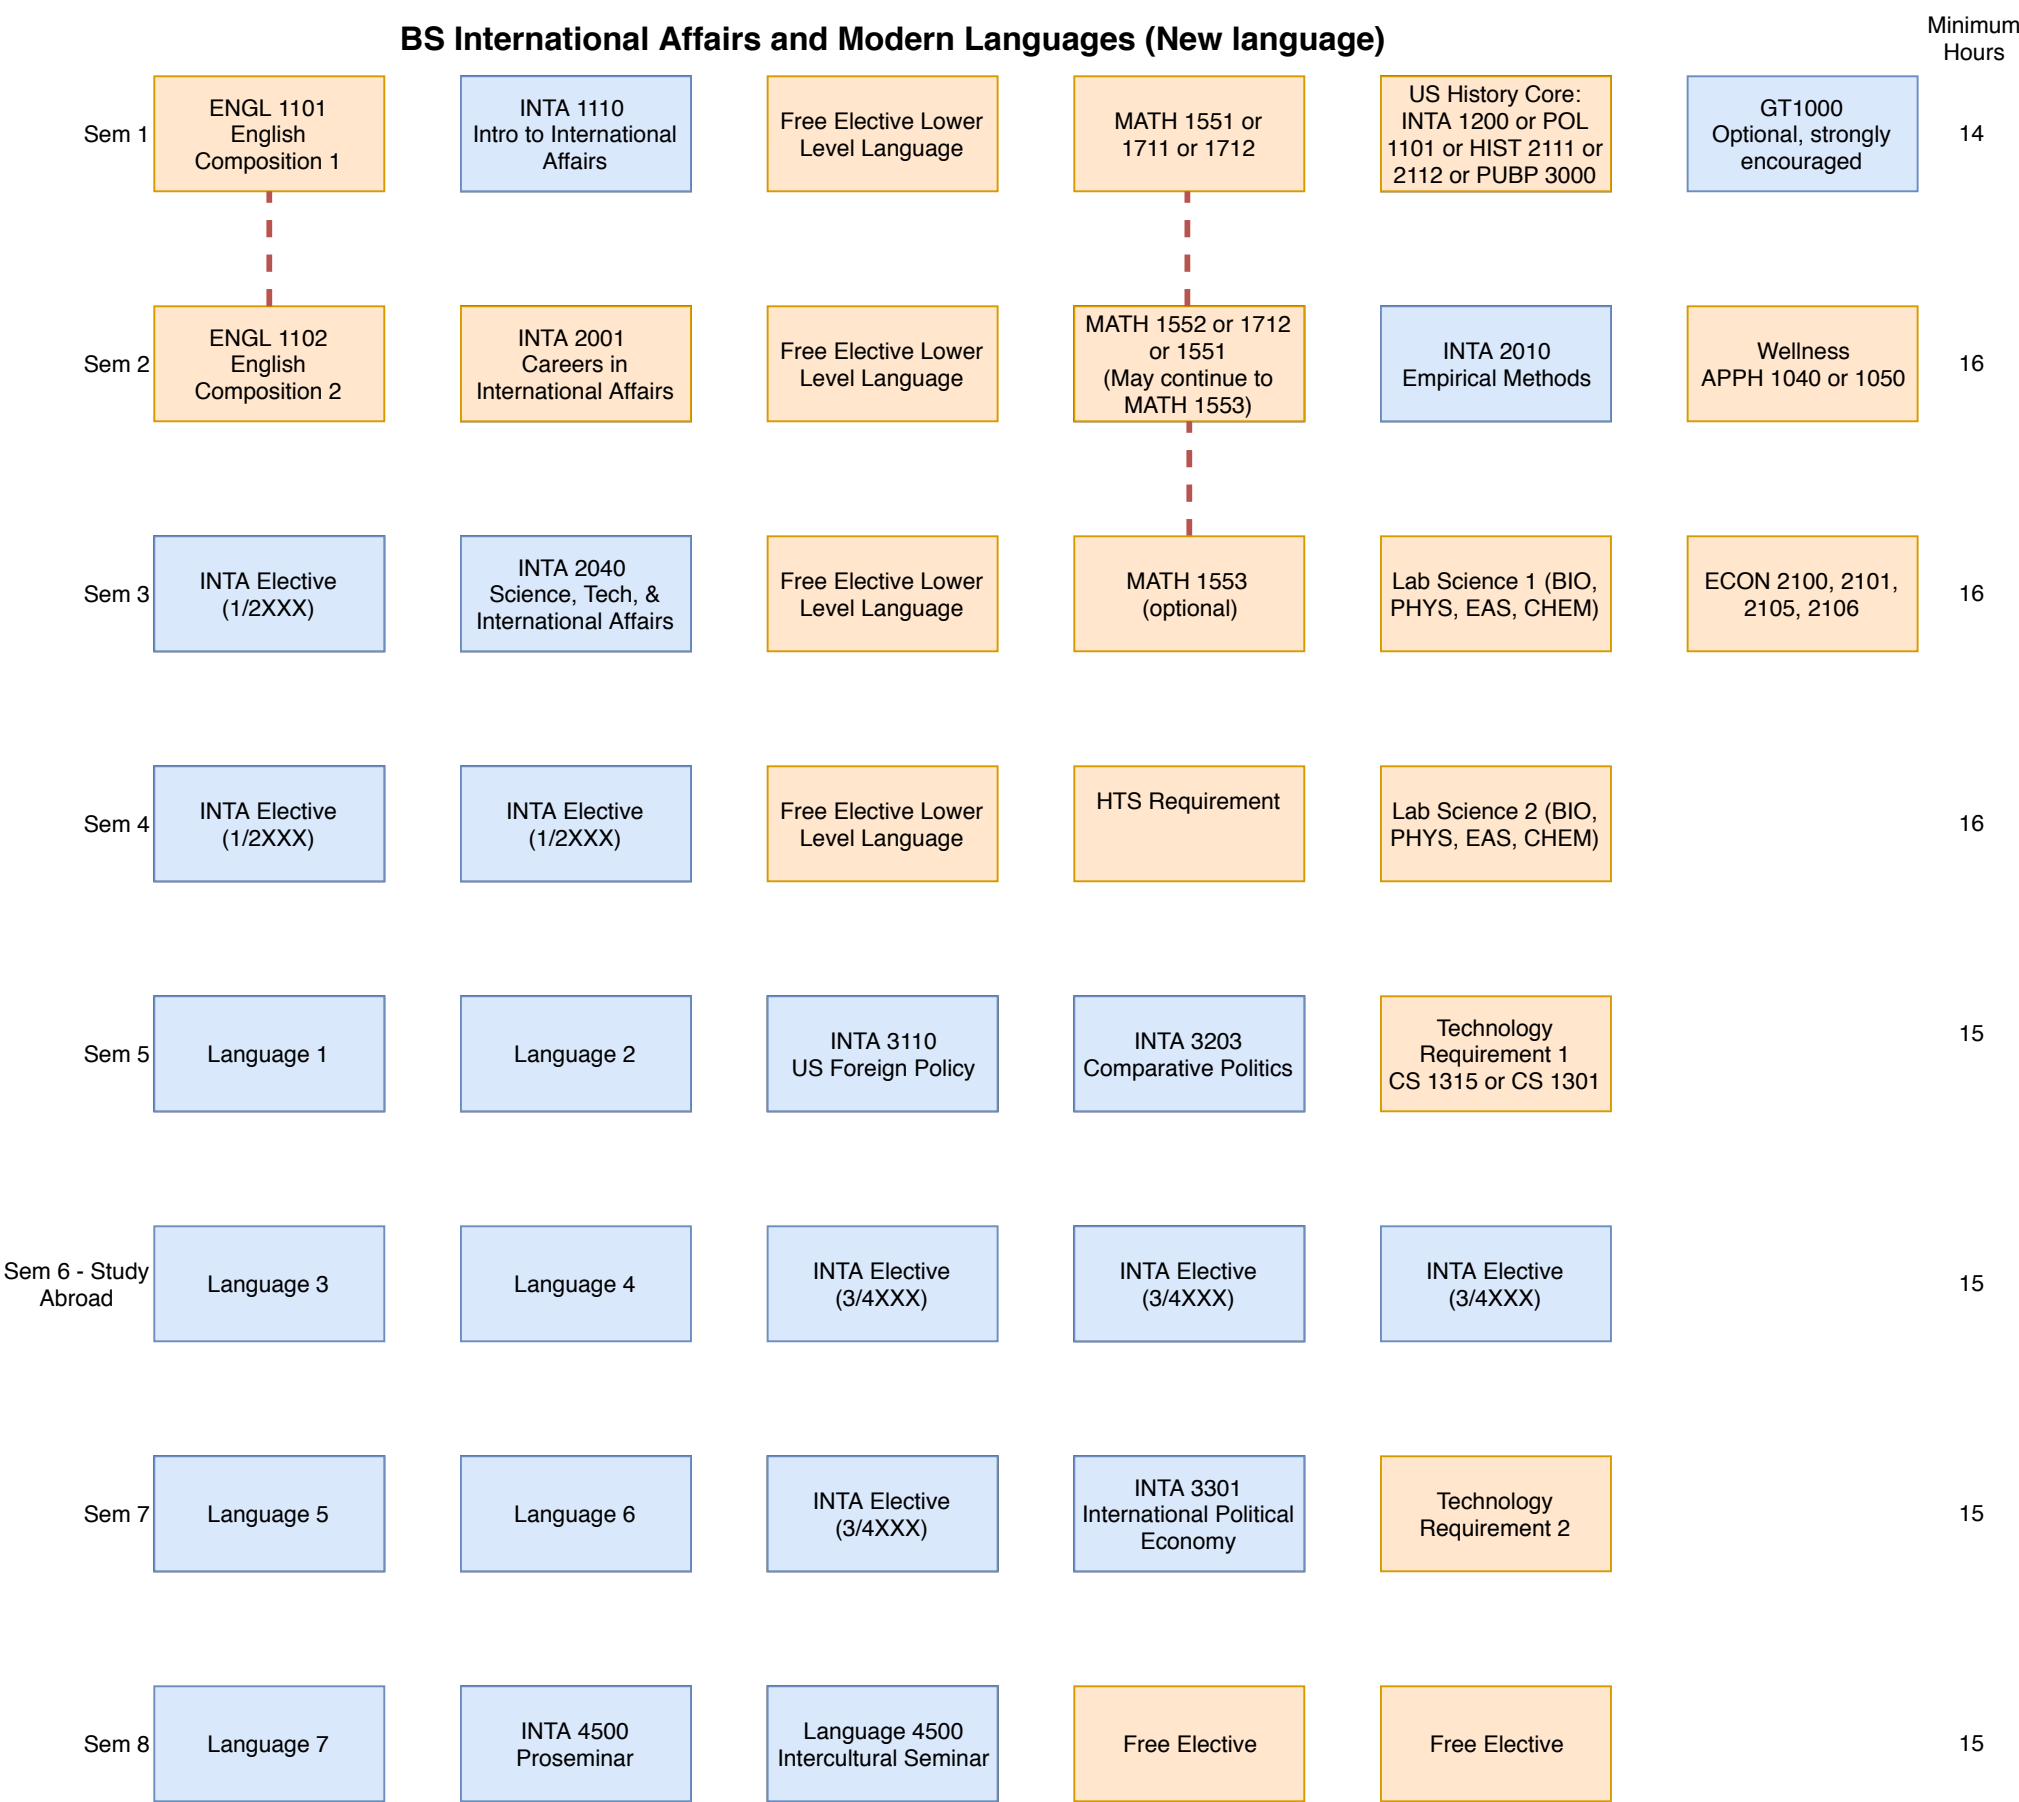

Sample 8- Semester Schedule & Prerequisites

BS International Affairs and Modern Languages (New language)

Key:

Requires a grade of "C" or better

May be taken Pass/Fail - 9 hours of pass/fail allowed, including INTA 2001

Prerequisite

Note: This diagram represents a sample degree completion plan. Students are not required to follow this plan exactly.